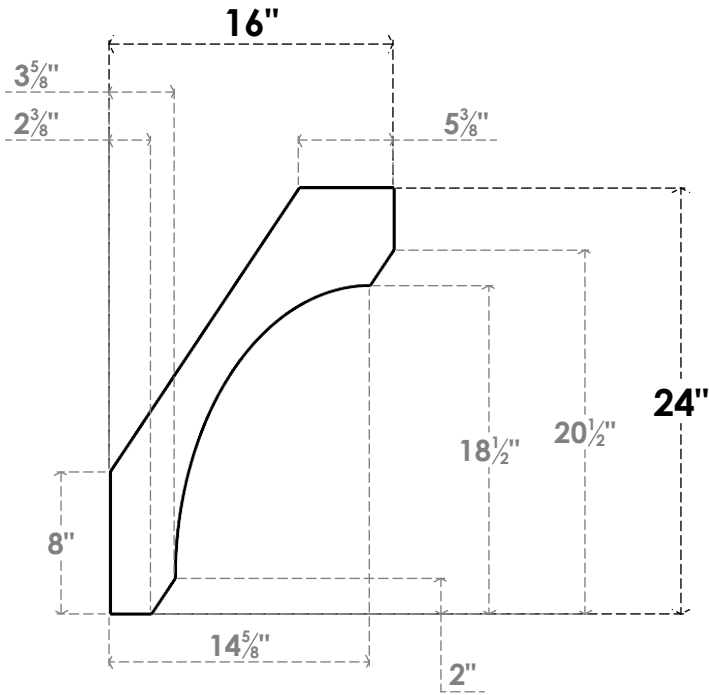

ITEM NUMBER: BRCPC060X16000X24000LEC

6"W X 16"D X 24"H LEGACY ARCHITECTURAL GRADE PVC CLOSED KNEE BRACE

SIDE PROFILE

FRONT PROFILE

ISOMETRIC

EKENA MILLWORK
2300 WEST MAIN ST.
CLARKSVILLE, TX 75426
TOLL FREE: 866-607-0453
WWW.EKENAMILLWORK.COM

NOTES

1. INSTALLATION TO BE COMPLETED IN ACCORDANCE WITH MANUFACTURER'S SPECIFICATIONS.
2. DRAWING MAY NOT BE TO SCALE
3. THIS DRAWING IS INTENDED FOR DESIGN AND PLANNING PURPOSES ONLY.
4. ALL INFORMATION CONTAINED HEREIN WAS CURRENT AT THE TIME OF DEVELOPMENT BUT MUST BE REVIEWED AND APPROVED BY THE PRODUCT MANUFACTURER TO BE CONSIDERED ACCURATE.
5. ARCHITECTURAL GRADE PVC PRODUCTS ARE MADE FROM EXPANDED CELLULAR PVC AND COME NATURALLY WHITE BUT MAY BE PAINTED