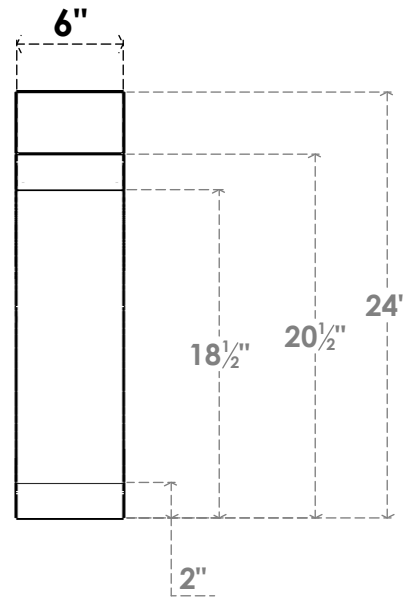

ITEM NUMBER: BRCPC060X16000X24000LEC

6"W X 16"D X 24"H LEGACY ARCHITECTURAL GRADE PVC CLOSED KNEE BRACE

SIDE PROFILE

FRONT PROFILE

ISOMETRIC

EKENA MILLWORK
2300 WEST MAIN ST.
CLARKSVILLE, TX 75426
TOLL FREE: 866-607-0453
WWW.EKENAMILLWORK.COM

NOTES

1. INSTALLATION TO BE COMPLETED IN ACCORDANCE WITH MANUFACTURER'S SPECIFICATIONS.
2. DRAWING MAY NOT BE TO SCALE
3. THIS DRAWING IS INTENDED FOR DESIGN AND PLANNING PURPOSES ONLY.
4. ALL INFORMATION CONTAINED HEREIN WAS CURRENT AT THE TIME OF DEVELOPMENT BUT MUST BE REVIEWED AND APPROVED BY THE PRODUCT MANUFACTURER TO BE CONSIDERED ACCURATE.
5. ARCHITECTURAL GRADE PVC PRODUCTS ARE MADE FROM EXPANDED CELLULAR PVC AND COME NATURALLY WHITE BUT MAY BE PAINTED